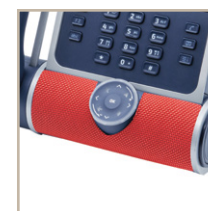

ALE-300 DeskPhone

[Download the Datasheet](#)

3D Symphonic HD Audio

- Symphonic HD audio using superwideband audio from speakerphone and headset
- Cylindric soundbar with coloured fabric
- 3D audio broadcasting
- Pair⁽¹⁾ with computer and smartphone by USB or Bluetooth

Large colour display

- 3.5" colour screen
- Optimised access to ALE communication features
- 2x5 Contextual keys with blue LED
- Intuitive touch smart pad
- Optional alphabetical keyboard
- Optional 2x12 key colour display module⁽¹⁾

Customisable colours

Large colour display

3D Soundbar

WLAN/Bluetooth module option

Alphabetic keyboard option

(1) Requires a software update. Check with your ALE Partner for availability.

Communicate with clarity

Your important communications are more interactive: Both speakerphone and handset offer superwideband technology. The cylindrical sound bar broadcasts voice in 3 dimensions enabling several people in a room to participate in the call.